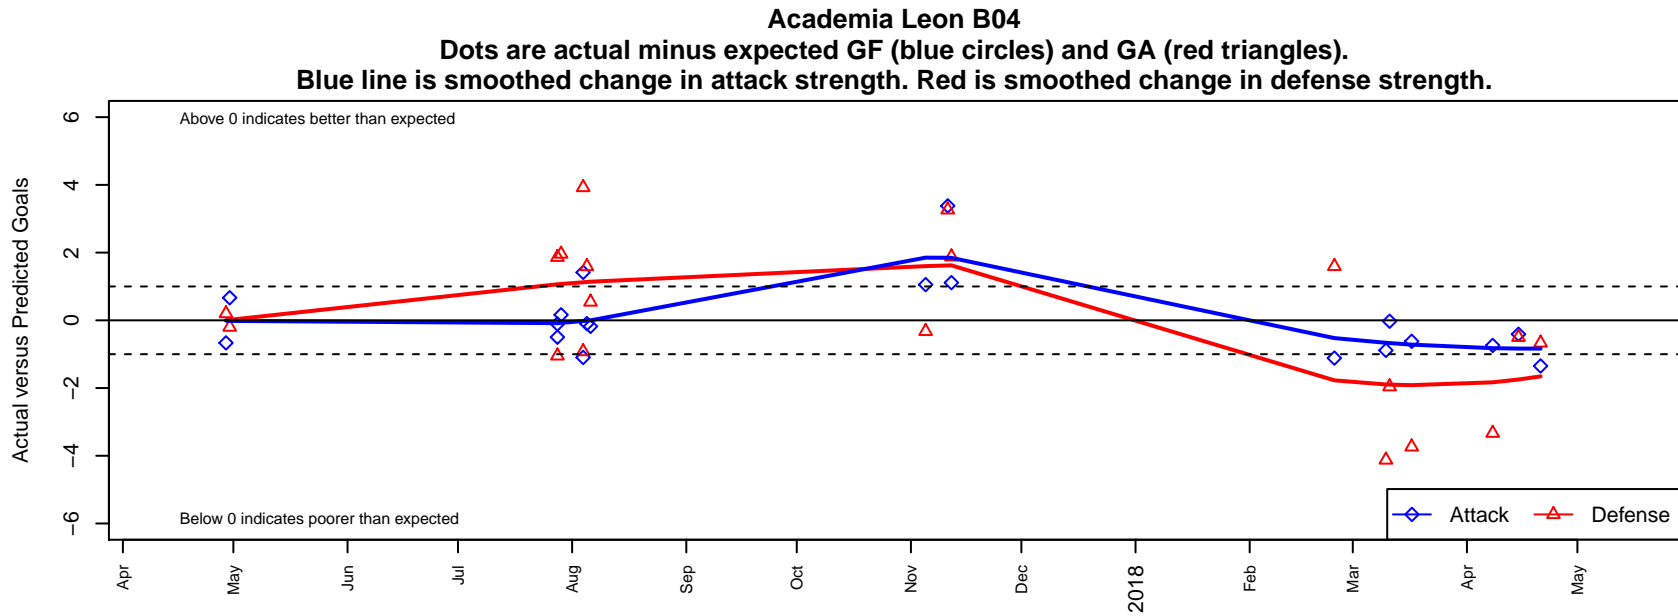

**attack and defense variance (black dot)
relative to other teams
and top 10 in region**

**attack and defense rating
relative to others at age
and all opponents in last 13 months**

Academia Leon B04

Academia Leon FC
Beaverton, OR
B04 total strength=642
attack=0.89 defense=0.38
spr league = Spr OYS B04 Div 2 White
notes= ALFC

alt names used:
Academia Leon FC 04B
ACADEMIA LEON FC 2004 (OR)
Academia Leon FC 04B

Venues played:
2016 Spr OYS B04 Division 2 White
2017 Oswego Nike Cup Bronze U14
2017 Mt Hood Challenge U14 Silver
2017 OYS Founders Cup B04
2017 Spr OYS B04 Division 2 White